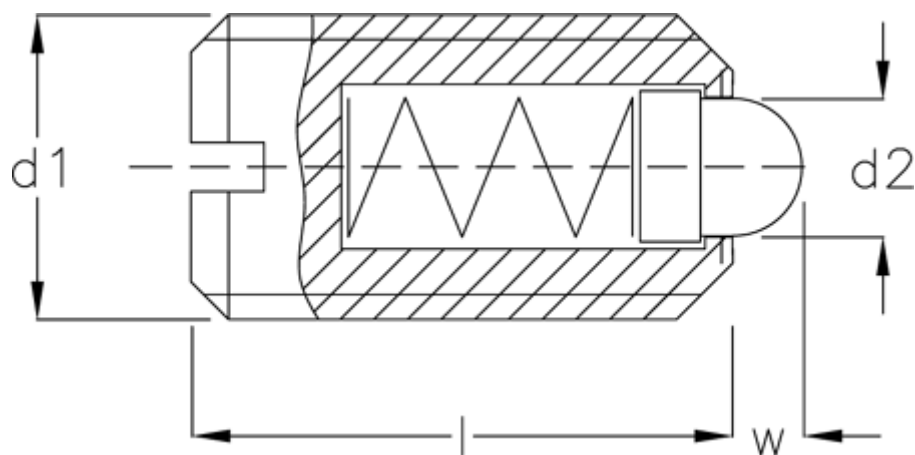

# Data Sheet

Article number: 20882516A

Description: E+G  
Spring plunger GN 615.1-M24-BSN

## Measures

d1	= M24
d2	= 13.0
Length l	= 34
Spring pressure N bottom	= 223.0
Spring pressure N top	= 91.0
W	= 8.0